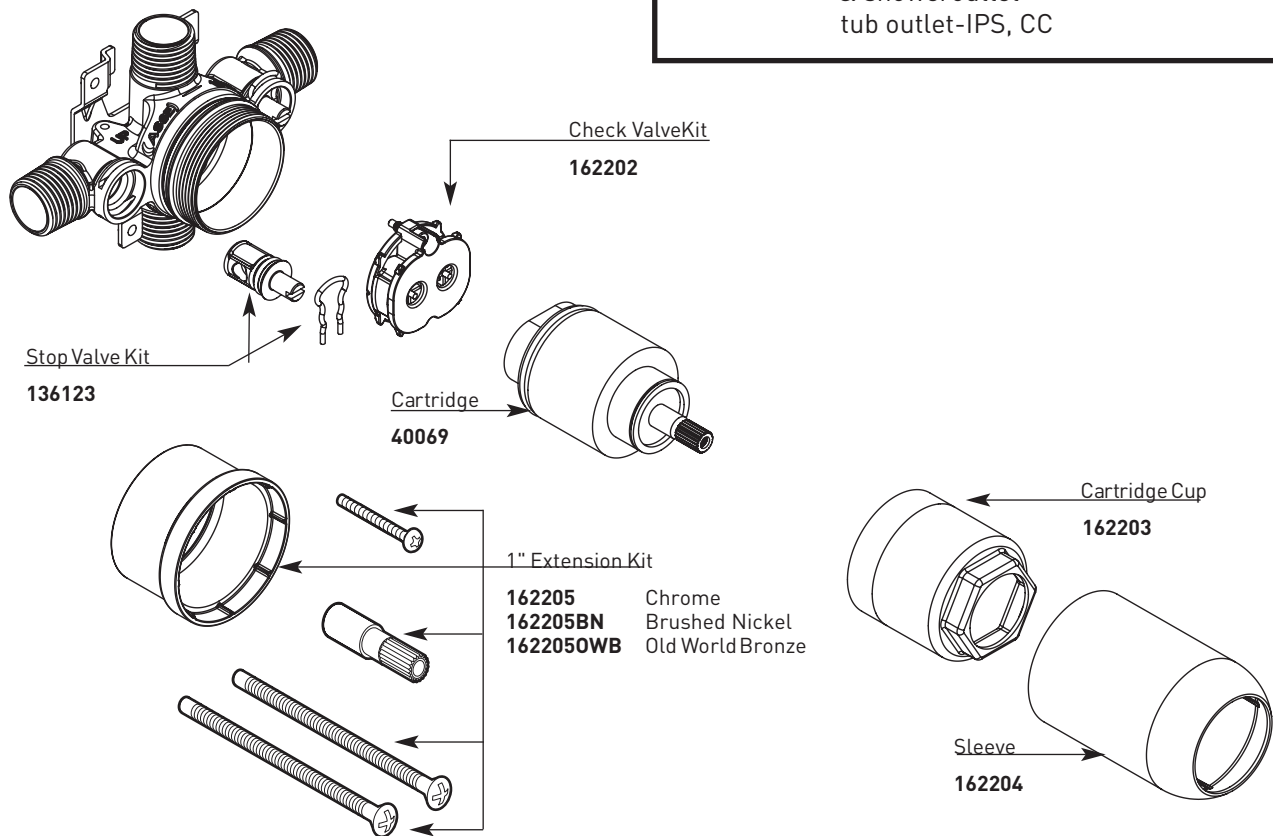

CFG

■ Order by Part Number

There is more than one version of this model.
Page down to identify the version you have.

Pressure Balancing Tub/Shower Cycling Valve, 4 Port

MODEL	CONNECTION	STOPS
45311	IPS-exterior CC-interior	yes yes
45312	IPS-exterior CC-interior	no no
45313	PEX-inlets & shower outlet tub outlet-8" x 7" copper tube	no
45317	IPS-female	yes
45318	IPS-female	no
45319	PEX-inlets & showeroutlet tub outlet-IPS, CC	no
45320	PEX-inlets & showeroutlet tub outlet-IPS, CC	yes
45321	CPVC-inlets female-outlets-IPS	yes
45322	CPVC-inlets female-outlets-IPS	no
51318	Cold Expansion PEX-inlets & showeroutlet tub outlet-IPS, CC	no
51319	Cold Expansion PEX-inlets & showeroutlet tub outlet-IPS, CC	yes

After 1/2012

CFG

■ Order by Part Number

Pressure Balancing Tub/Shower Cycling Valve, 4 Port

MODEL	CONNECTION	STOPS
45311	IPS-exterior CC-interior	yes yes
45312	IPS-exterior CC-interior	no no
45313	PEX-inlets & shower outlet tub outlet-8" x 7" copper tube	no
45317	IPS-female	yes
45318	IPS-female	no
45319	PEX-inlets & showeroutlet tub outlet-IPS, CC	no
45320	PEX-inlets & showeroutlet tub outlet-IPS, CC	yes
45321	CPVC-inlets female-outlets-IPS	yes
45322	CPVC-inlets female-outlets-IPS	no
51318	Cold Expansion PEX-inlets & showeroutlet tub outlet-IPS, CC	no
51319	Cold Expansion PEX-inlets & showeroutlet tub outlet-IPS, CC	yes